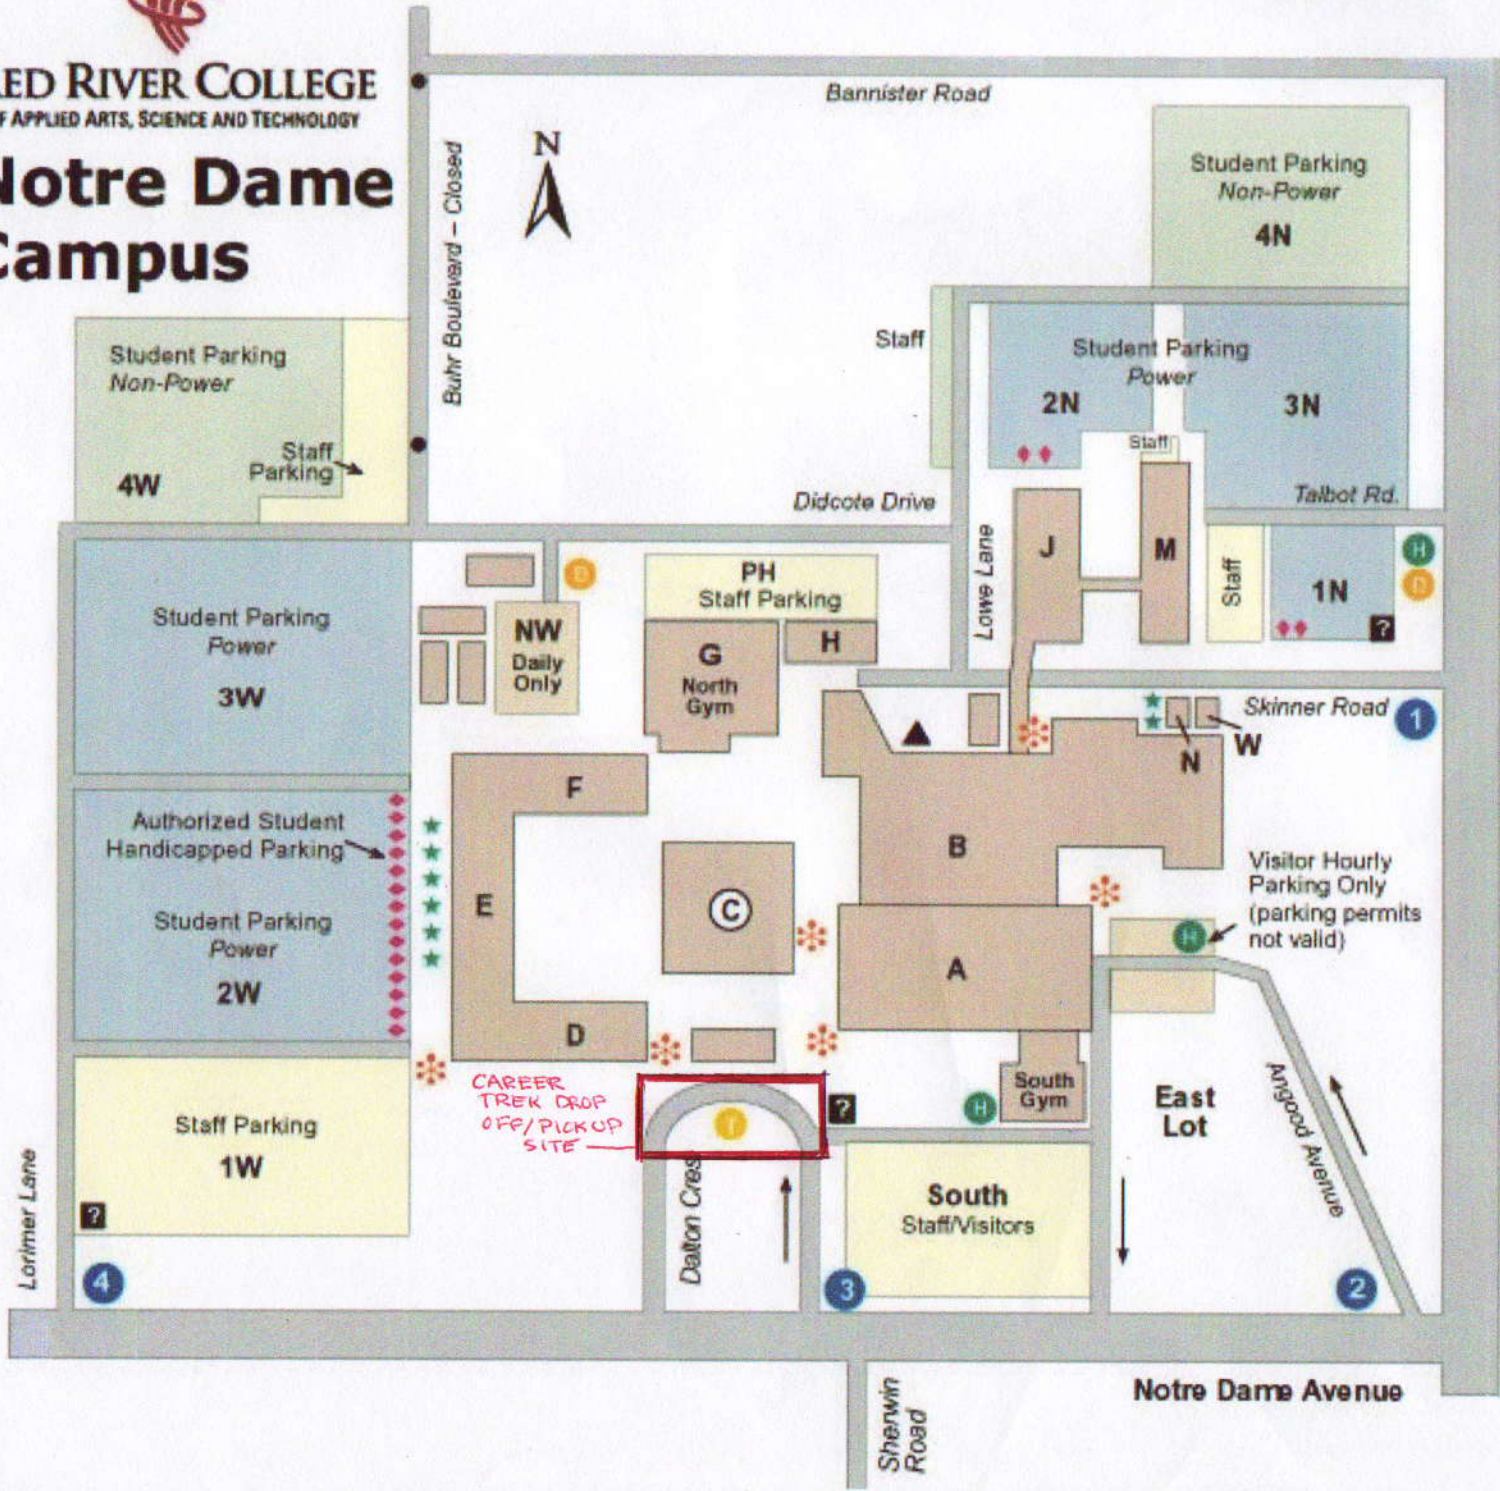

CAREER TREK RED RIVER COLLEGE CAMPUS PICK UP/DROP OFF SITE MAP

**RED RIVER COLLEGE**  
OF APPLIED ARTS, SCIENCE AND TECHNOLOGY

# Notre Dame Campus

**LEGEND**

- Ⓢ Administration
- Ⓜ Hourly Parking
- Ⓛ Daily Parking
- Ⓚ Transit (Bus) Loop
- Ⓛ Parking Information
- Ⓚ Wheelchair Access
- ▲ Shipping & Receiving
- ① Vehicle Entrances
- Road Closed
- Student Power
- Student Non-Power
- Staff Parking
- ♦ Authorized Student Handicapped Spots
- ★ Motorcycle Parking

DROPOFF IS ALWAYS AT 9:45AM

PICK UP TIMES:  
 1ST DAY OF TERM = 3PM  
 DAY 2-4 = 2:30PM  
 FAMILY DAY = 2:45PM

King Edward Street  
(Metro Route 90)